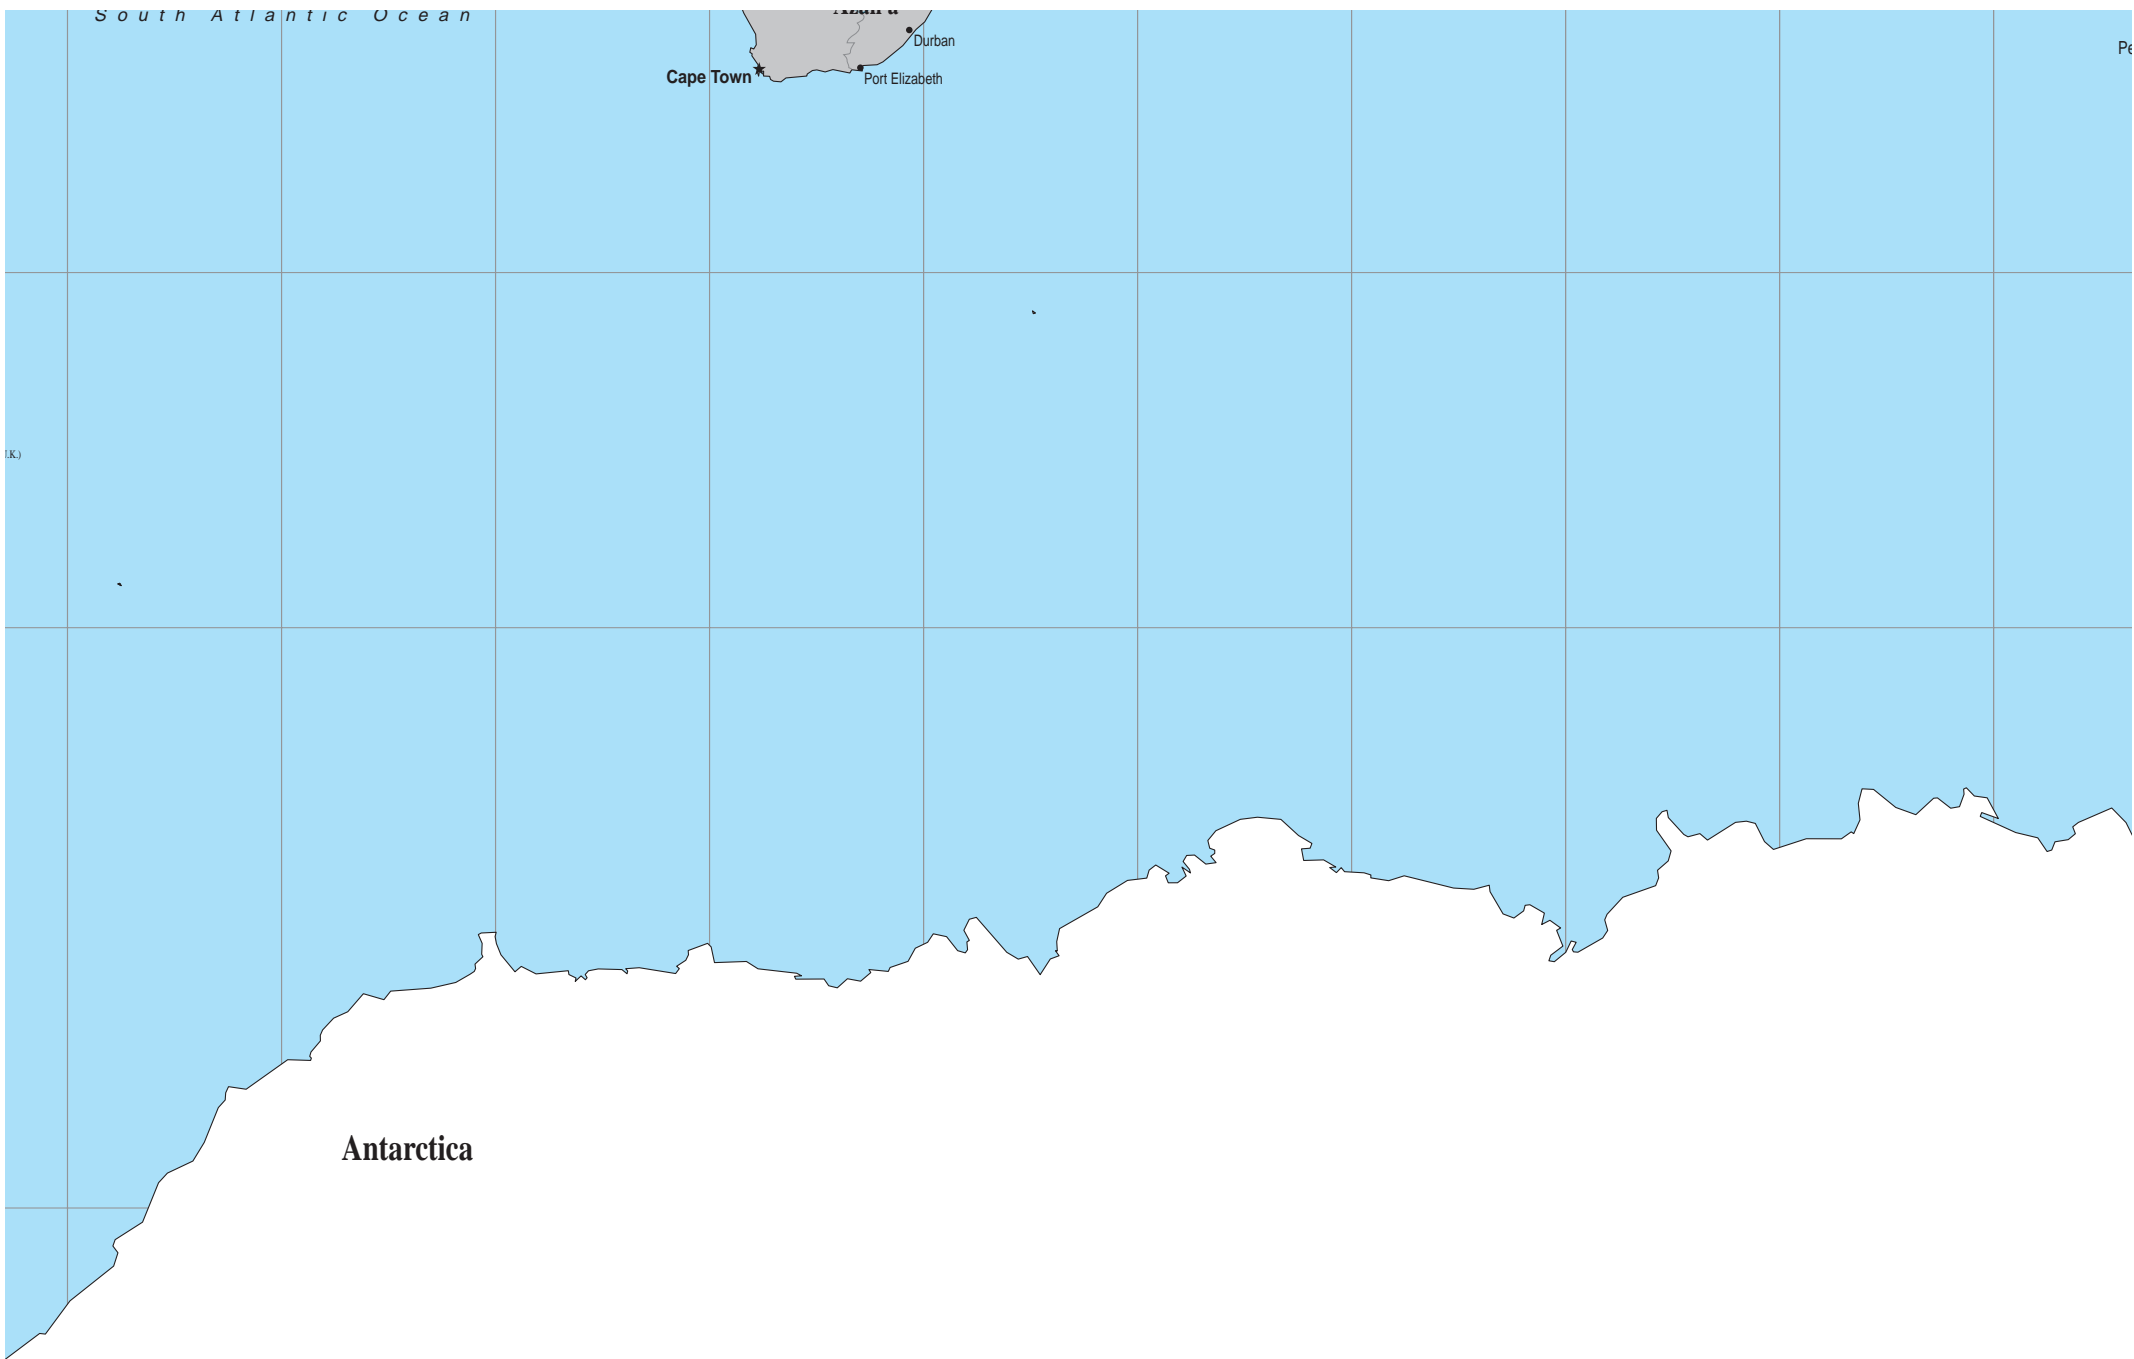

South Pacific Ocean

Santiago

Rosario

Uruguay

Buenos Aires

Montevideo

Concepcion

Neuquen

Valdivia

Comodoro Rivadavia

Falkland Islands

Port Stanley

South Georgia Island (U.K.)

South Atlantic Ocean

Pe

Cape Town

Port Elizabeth

Durban

Antarctica

(K)

| | | | | | | | | |
|--|--|--|--|--|--|--|--|--|
| | | | | | | | | |
|--|--|--|--|--|--|--|--|--|

T
The Wo

World of Shadowrun® (circa 2060)

Scale at Equator

500 miles =  = 800 km

Created by Wordman (<http://pobox.com/~wordman>)

Registered Trademark of FASA Corporation. Original Shadowrun material Copyright © 1998 by FASA Corporation. All Rights Reserved. Used without permission. Any use of FASA Corporation's copyrighted material or trademarks in this file should not be viewed as a challenge to those copyrights or trademarks.